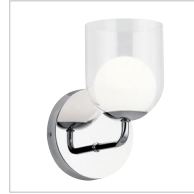

A | 84057

Mount up or down.

B | 84058

C | 84059

D | 84060

BERYL

Chrome
Clear Glass Dome with Inner Satin-Etched Glass Globe

MODEL	DESCRIPTION	LED K	DELIVERED LUMENS	DIMMABLE	DIMENSIONS	EXT.	ADA COMPLIANT	NOTES
A	Wall Sconce LED	3000K	225	Yes	6"W x 9.5"H	7.26"	No	Mount with Shades Up or Down; Damp Location
B	Bath 2Lt LED	3000K	475	Yes	9.5"H x 14.5"L	7.26"	No	Mount with Shades Up or Down; Damp Location
C	Bath 3Lt LED	3000K	775	Yes	9.5"H x 24"L	7.26"	No	Mount with Shades Up or Down; Damp Location
D	Bath 4Lt LED	3000K	1000	Yes	9.5"H x 33.5"L	7.26"	No	Mount with Shades Up or Down; Damp Location